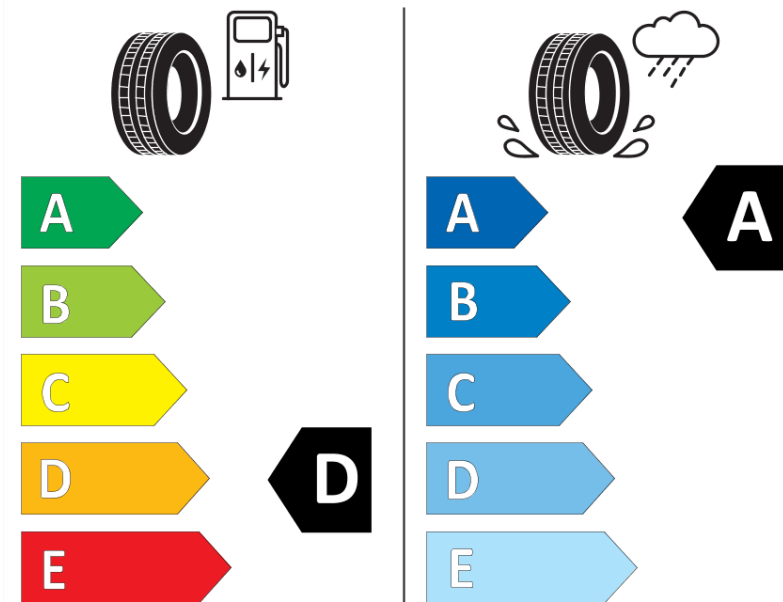

Product Information Sheet

Delegated Regulation (EU) 2020/740

Supplier name or trademark	MICHELIN
Commercial name or trade designation	PILOT SPORT 4
Tyre type identifier	359477
Tyre size designation	225/45R18
Load-capacity index	91
Speed category symbol	W
Fuel efficiency class	D
Wet grip class	A
External rolling noise class	B
External rolling noise value	70
Severe snow tyre	No
Ice tyre	No
Date of start of production	39/15
Date of end of production	
Load version	SL
Additional information	225/45 ZR18 91W TL PILOT SPORT 4 MI

More information on tyre labels and details is available under: <https://www.kia.com/eu/tyre-labels> (Link)

ENERG

MICHELIN

359477

225/45R18 91 W

C1

2020/740