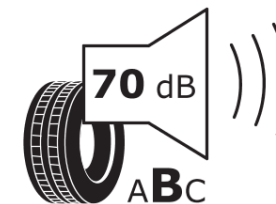

Product Information Sheet

Delegated Regulation (EU) 2020/740

Supplier name or trademark	MICHELIN
Commercial name or trade designation	PILOT SPORT 4
Tyre type identifier	359477
Tyre size designation	225/45R18
Load-capacity index	91
Speed category symbol	W
Fuel efficiency class	D
Wet grip class	A
External rolling noise class	B
External rolling noise value	70
Severe snow tyre	No
Ice tyre	No
Date of start of production	39/15
Date of end of production	
Load version	SL
Additional information	225/45 ZR18 91W TL PILOT SPORT 4 MI

More information on tyre labels and details is available under: <https://www.kia.com/eu/tyre-labels> (Link)

ENERG

MICHELIN

359477

225/45R18 91 W

C1

2020/740